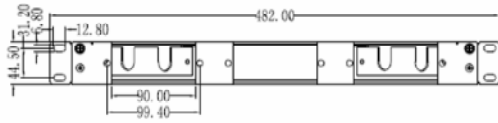

Port 1	Port 2	Port 3	Port 4	Port 5	Port 6	Port 7	Port 8	Port 9	Port 10	Port 11	Port 12
Blue	Orange	Green	Brown	Gray	White	Red	Black	Yellow	Purple	Pink	Aqua