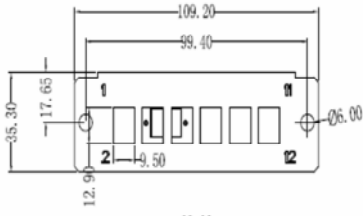

Port 1	Port 2	Port 3	Port 4	Port 5	Port 6	Port 7	Port 8	Port 9	Port 10	Port 11	Port 12
Blue	Orange	Green	Brown	Gray	White	Red	Black	Yellow	Purple	Pink	Aqua