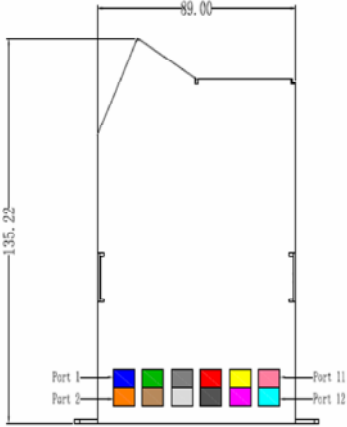

Port 1	Port 2	Port 3	Port 4	Port 5	Port 6	Port 7	Port 8	Port 9	Port 10	Port 11	Port 12
Blue	Orange	Green	Brown	Gray	White	Red	Black	Yellow	Purple	Pink	Aqua